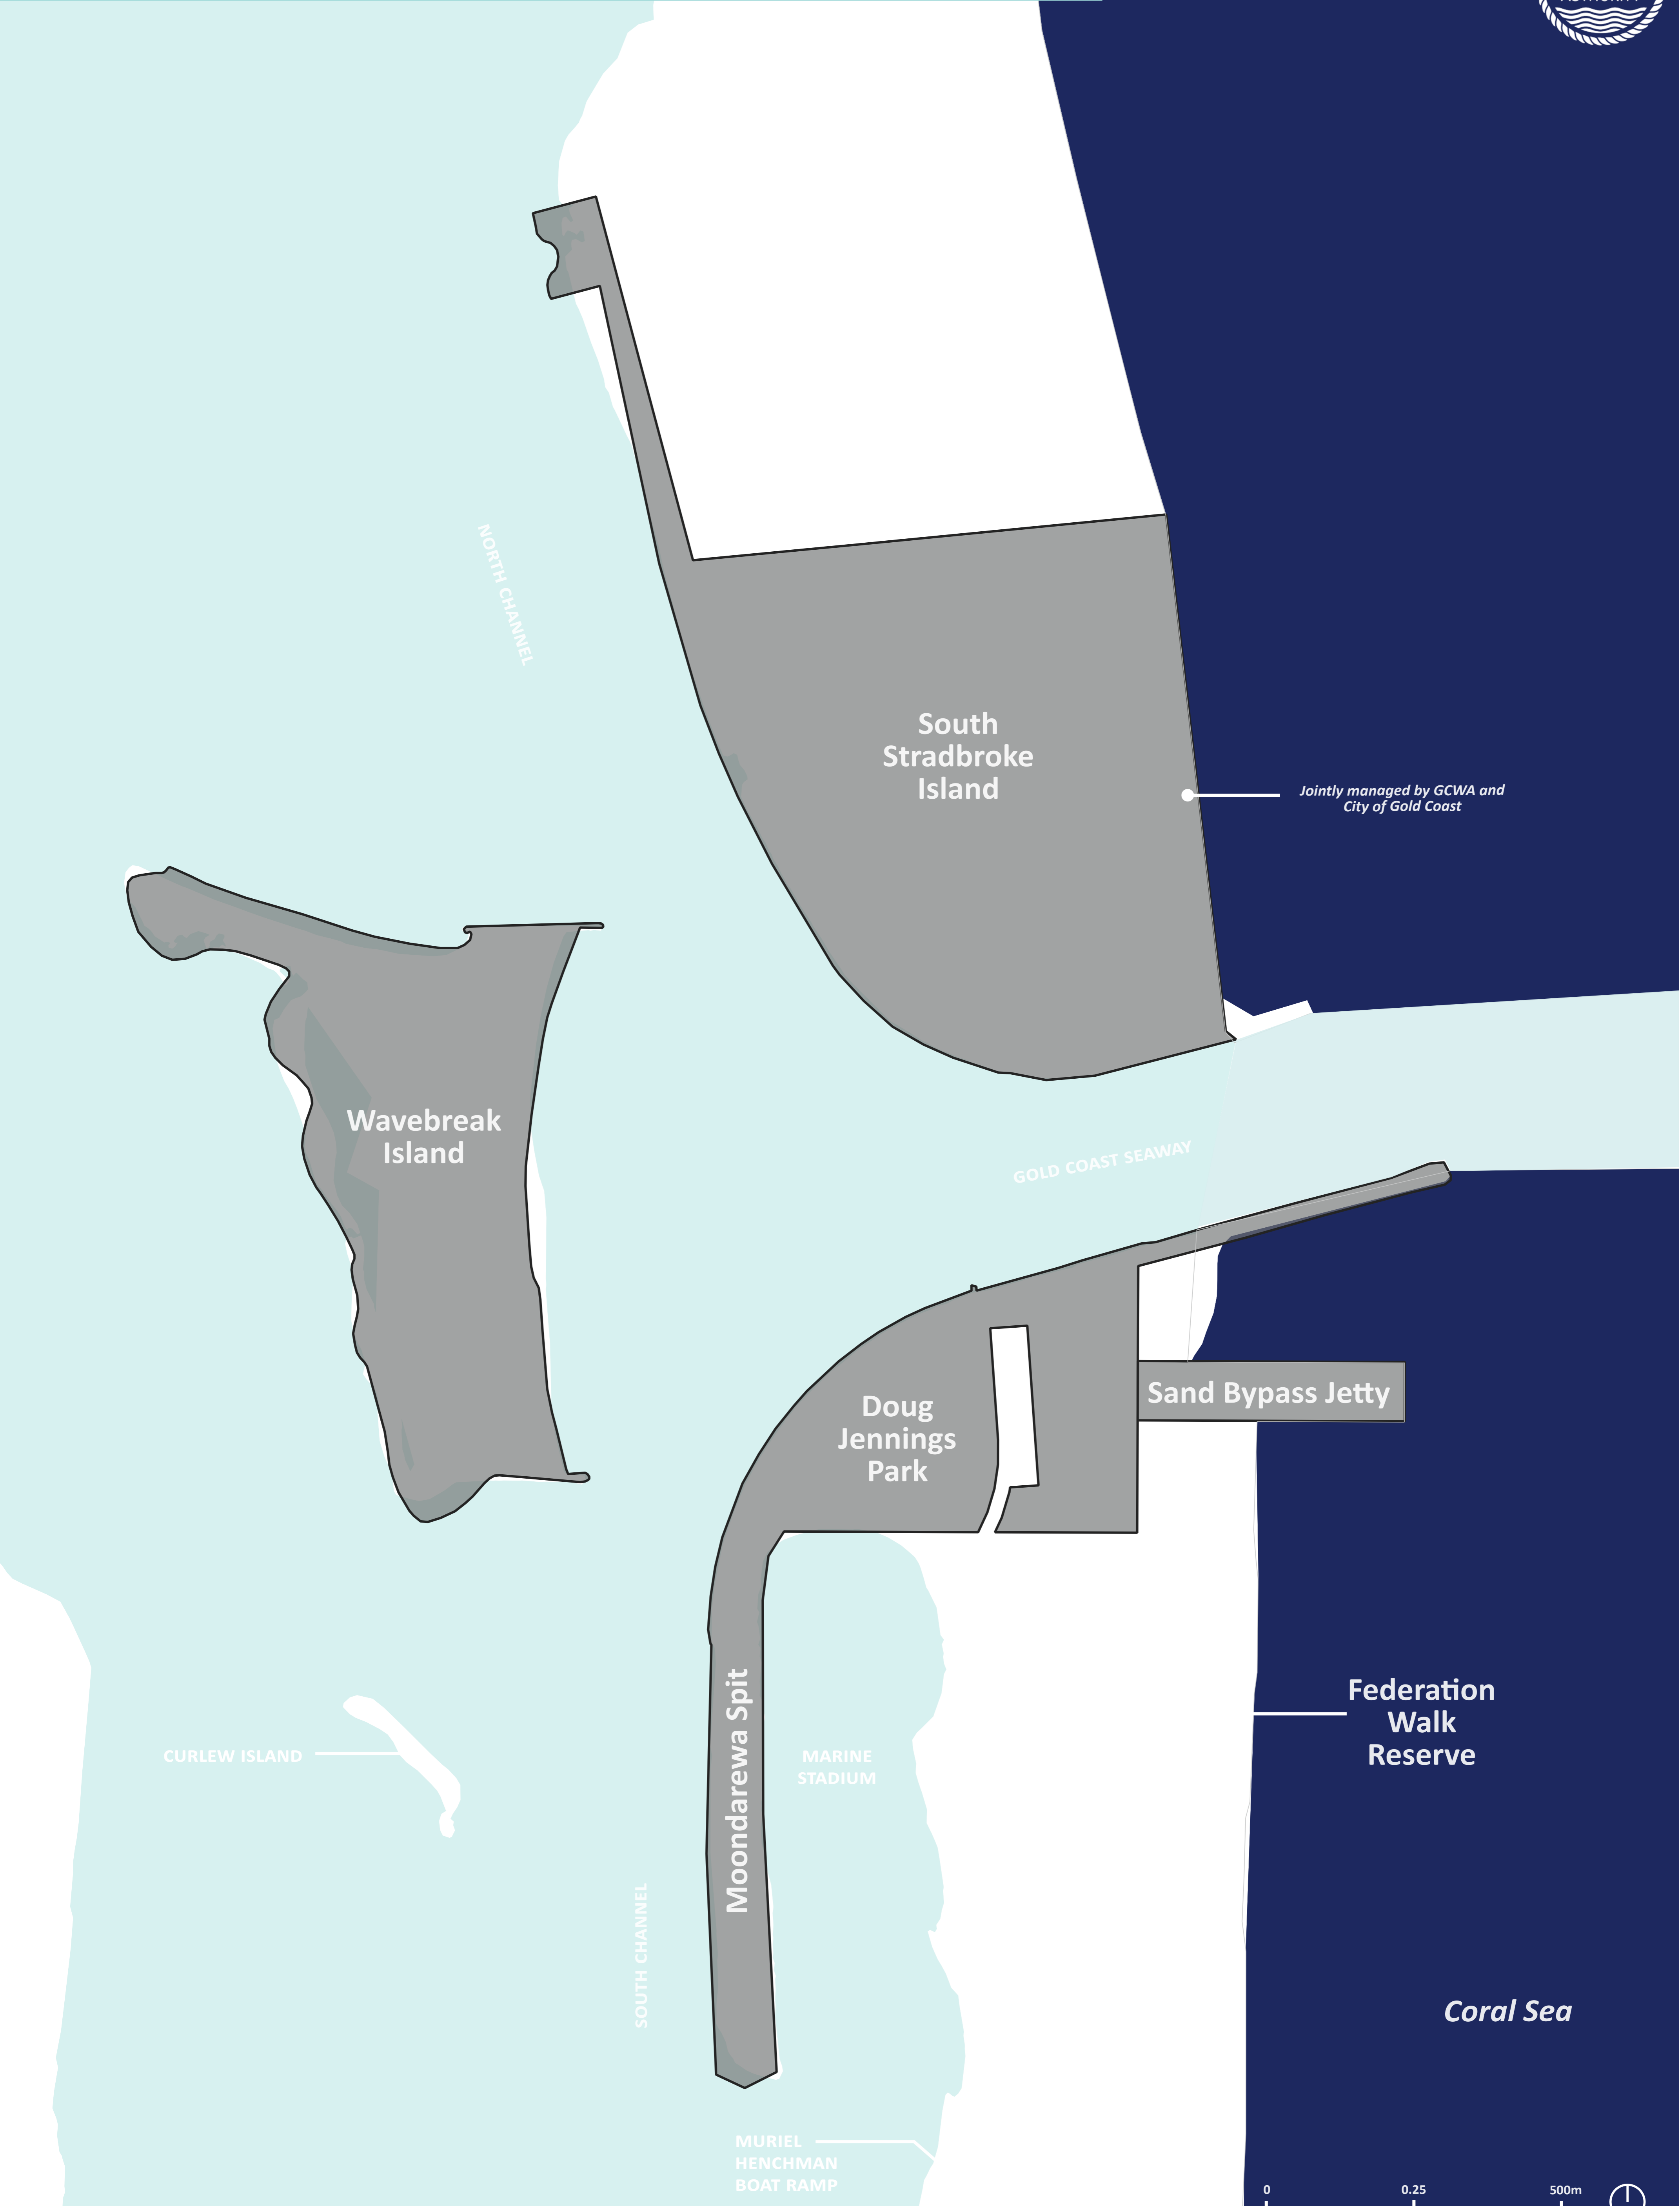

# Trust Land (Managed by Gold Coast Waterways Authority)

Kombumerri Country

**Trust Land**  
Gold Coast Waterway Jurisdiction